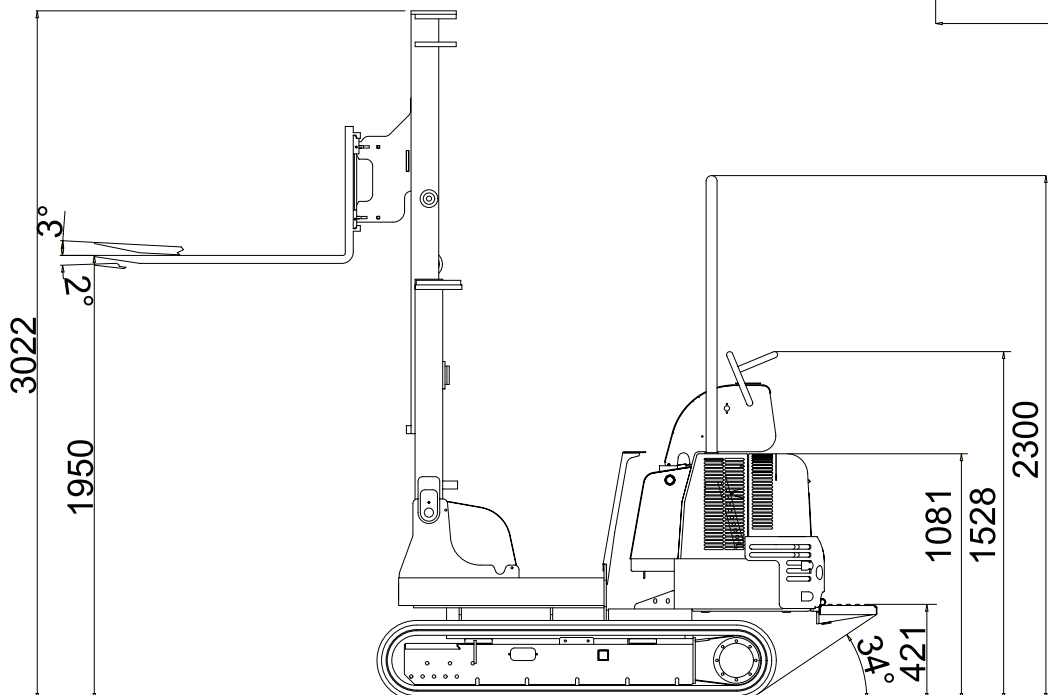

Hinowa[®]
**OSCILLATING
 FORKLIFT KIT
 FM900**

Oscillating forklift kit FM900 is only mountable on the Hinowa minidumper HP1500

Technical data:

Upper oscillation 3°
 Lower oscillation 2°
 Kit weight 725 kg
 Max loading capacity 900 kg

DSC06620607