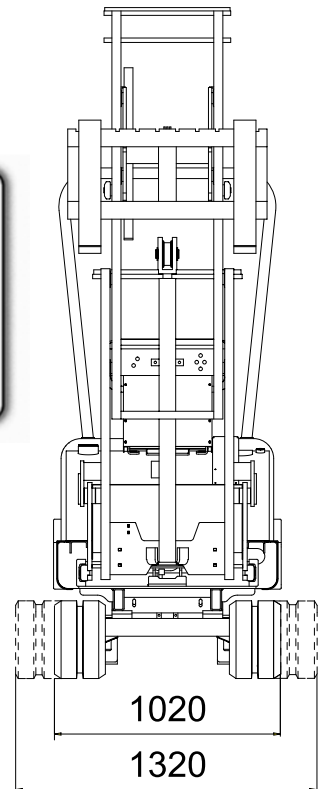

Hinowa[®]
**OSCILLATING
 FORKLIFT KIT
 FM900**

Oscillating forklift kit FM900 is only mountable on the Hinowa minidumper HP1500

Technical data:

Upper oscillation 3°
 Lower oscillation 2°
 Kit weight 725 kg
 Max loading capacity 900 kg

DSC06620607